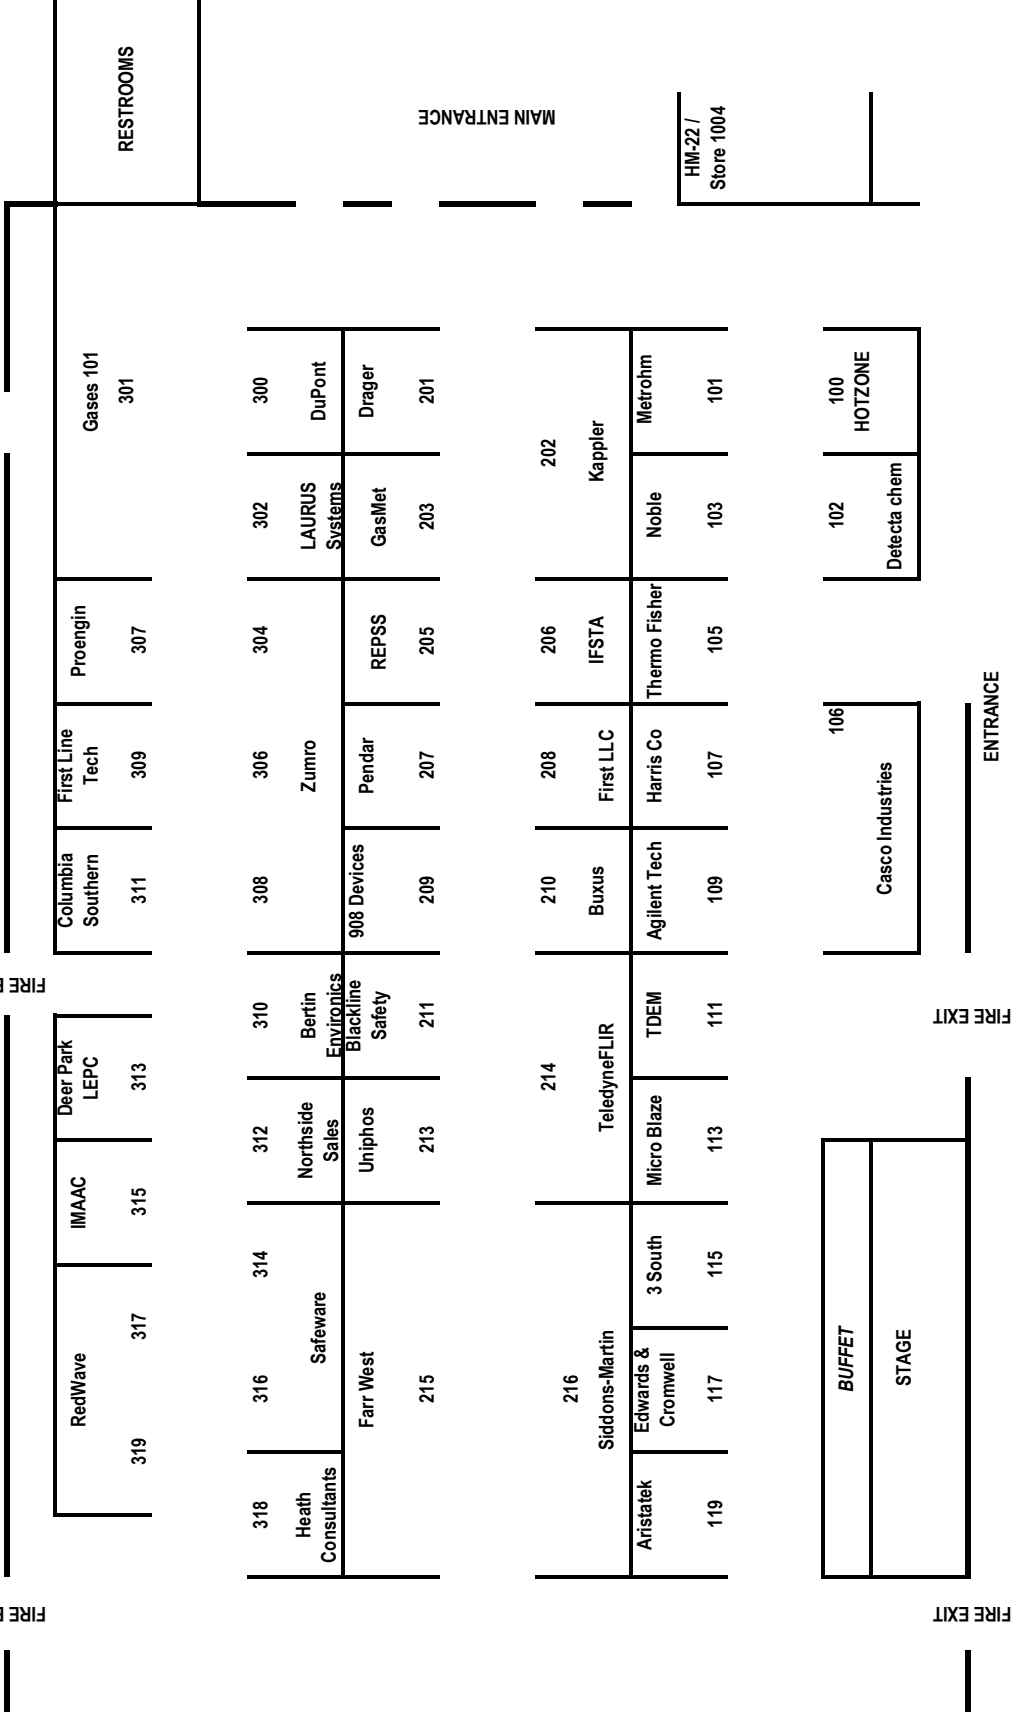

9/28/2023
1:34 PM

FIRE EXIT

FIRE EXIT

RESTROOMS

MAIN ENTRANCE

HIM-22 /
Store 1004

TEEX

R E G